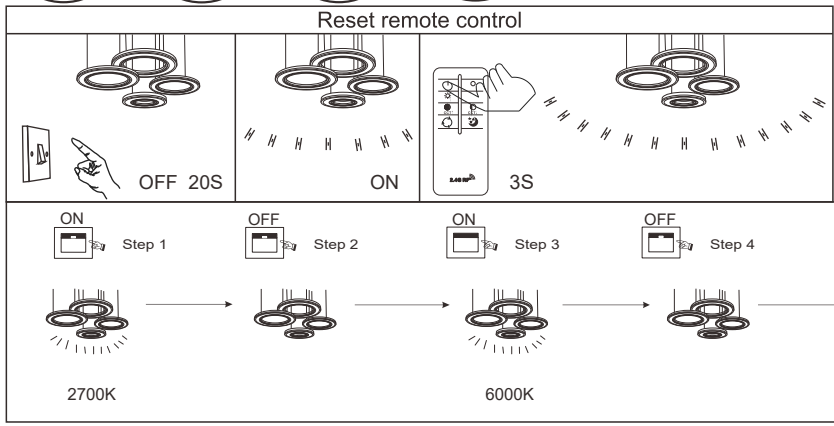

- memory function
- 4000K 3 LIGHT STEPS 6000K 2700K
- 2700K-6000K
- night light
- dimmable
- colour fixing
- incl. remote control
- many light steps
- many steps

1xMax 80W LED
220-240V~ 50/60Hz

Frequency Bandwidth	Maximal radiation transmitting power
2410-2475MHz	-0.7dBm

GLOBO Handels GmbH
Gewerbstrasse 3
A-9184 sankt peter
AUSTRIA