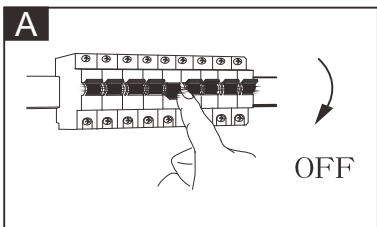

GLOBO

LIGHTING

www.globo-lighting.com

67191-80

- memory function
- 4000K 3 LIGHT STEPS 6000K 2700K
- 2700K-6000K
- night light
- dimmable
- colour fixing
- incl. remote control
- many light steps
- many steps