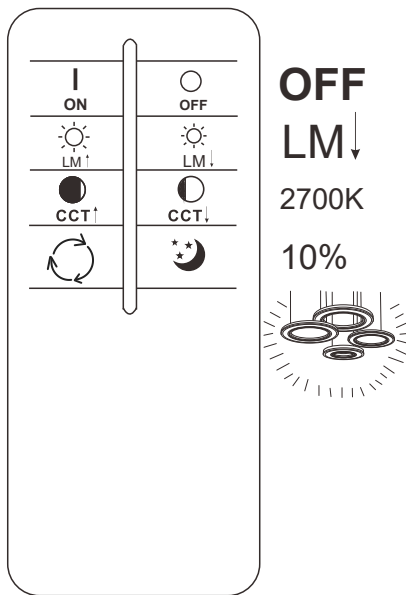

GLOBO

LIGHTING

www.globo-lighting.com

67191-80

- memory function
- 4000K 3 LIGHT STEPS 6000K 2700K
- 2700K-6000K
- night light
- dimmable
- colour fixing
- incl. remote control
- many light steps
- many steps

1xMax 80W LED
220-240V~ 50/60Hz

Frequency Bandwidth	Maximal radiation transmitting power
2410-2475MHz	-0.7dBm

GLOBO Handels GmbH
Gewerbstrasse 3
A-9184 sankt peter
AUSTRIA