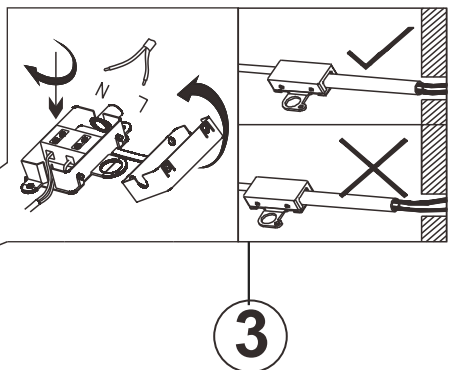

GLOBO

LIGHTING

www.globo-lighting.com

67191-80

- memory function
- 4000K 3 LIGHT STEPS 6000K 2700K
- 2700K-6000K
- night light
- dimmable
- colour fixing
- incl. remote control
- many light steps
- many steps