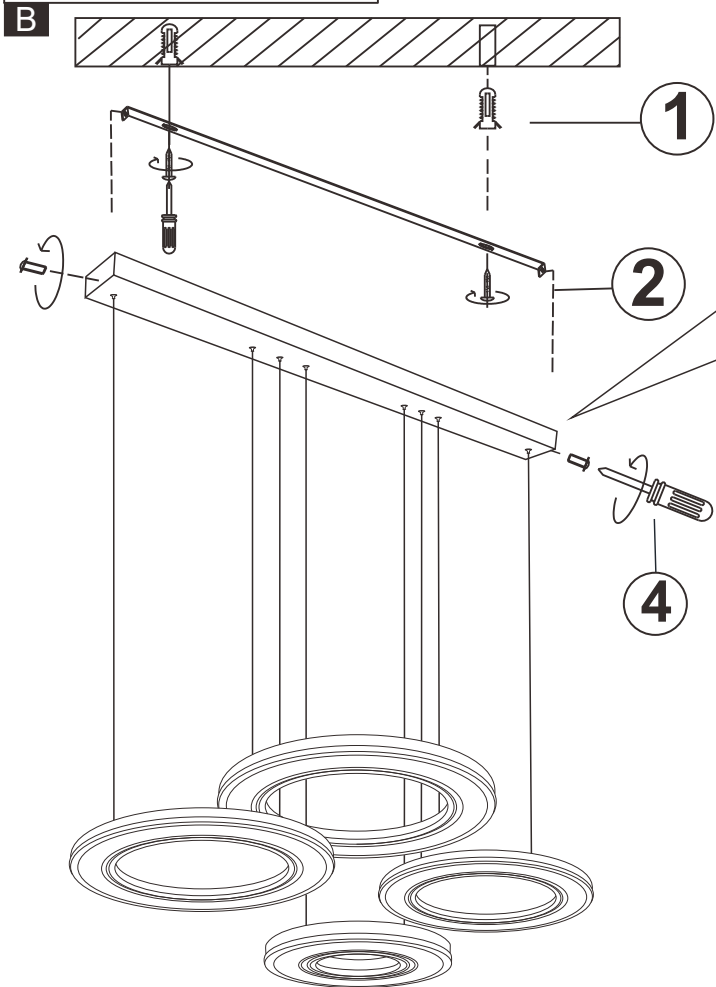

GLOBO

LIGHTING

www.globo-lighting.com

67191-80

- memory function
- 4000K 3 LIGHT STEPS 6000K 2700K
- 2700K-6000K
- night light
- dimmable
- colour fixing
- incl. remote control
- many light steps
- many steps